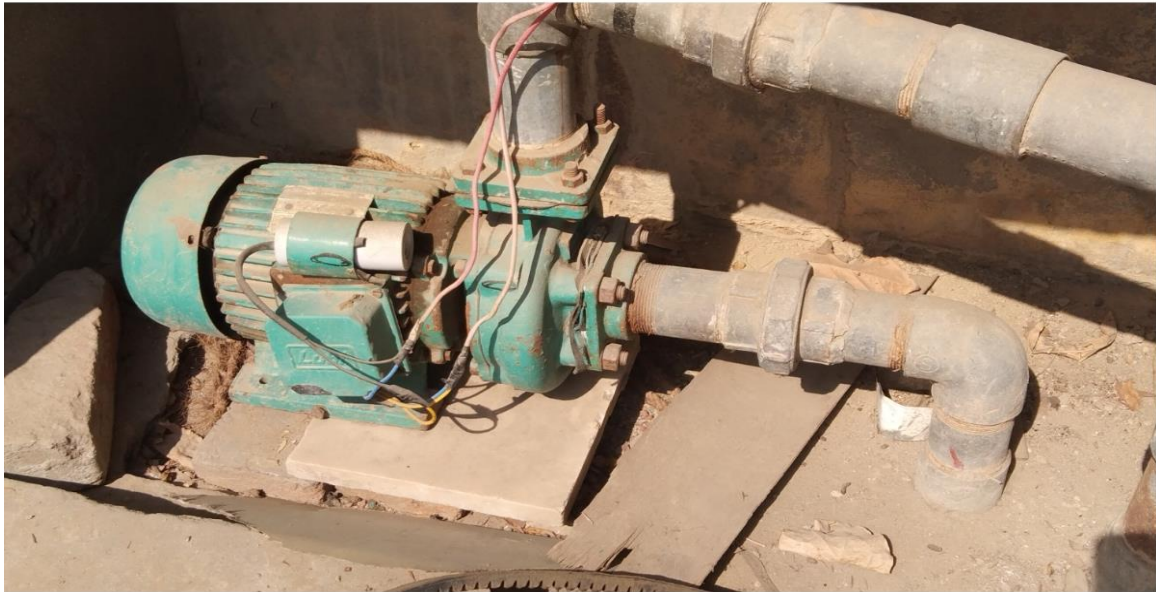

2. Bore well